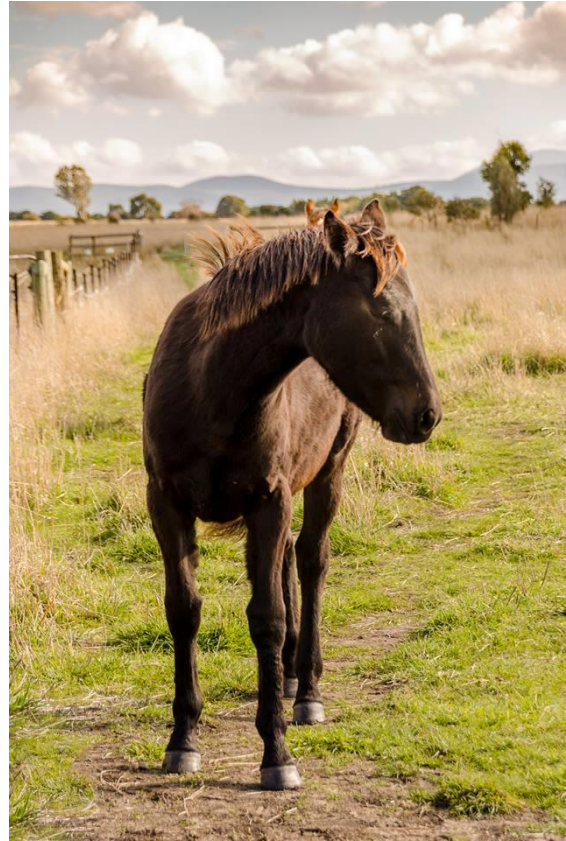

Classic Faith

Faith & her mum Rigoletto, at one week old

Faith at 9 months

Classic Faith was bred by Angela Tiede at Clarkefield, Victoria. She was born on 11 August 2016 and is just commencing her early education with trotting out in hand and exploring the arena and roundyard.

Faith's mother is Newhaven Rigoletto, a foundation Waler mare from Newhaven Station, northwest of Alice Springs (sire and dam unknown). Foundation Walers were rescued from the mid 1980s from old Waler breeding stations known to have no modern breed of horse introduced since 1948, the last year of the Waler export trade.

Faith's father is Classic Ezekiel, a Waler stallion bred by Ben & Jacqui Kindblad and born at Clarkefield, from foundation Waler mare Newhaven Pearl (Newhaven Station, northwest of Alice Springs) and foundation Waler stallion Classic Dardanelle (Cordillo Downs Station, southeast of Birdsville).

Rigoletto & Ezekiel

Classic Faith is a big boned mare like her mother, with a distinctive and noble head carried high. She has a calm quiet nature and is already taller than the rest of the mob. She learns quickly and is inclined to stand and think, heavy breathing while she takes in new experiences. She enjoys being around people and is always first to come up in the paddock to enquire of visitors – seeking food and entertainment, just like her dad!